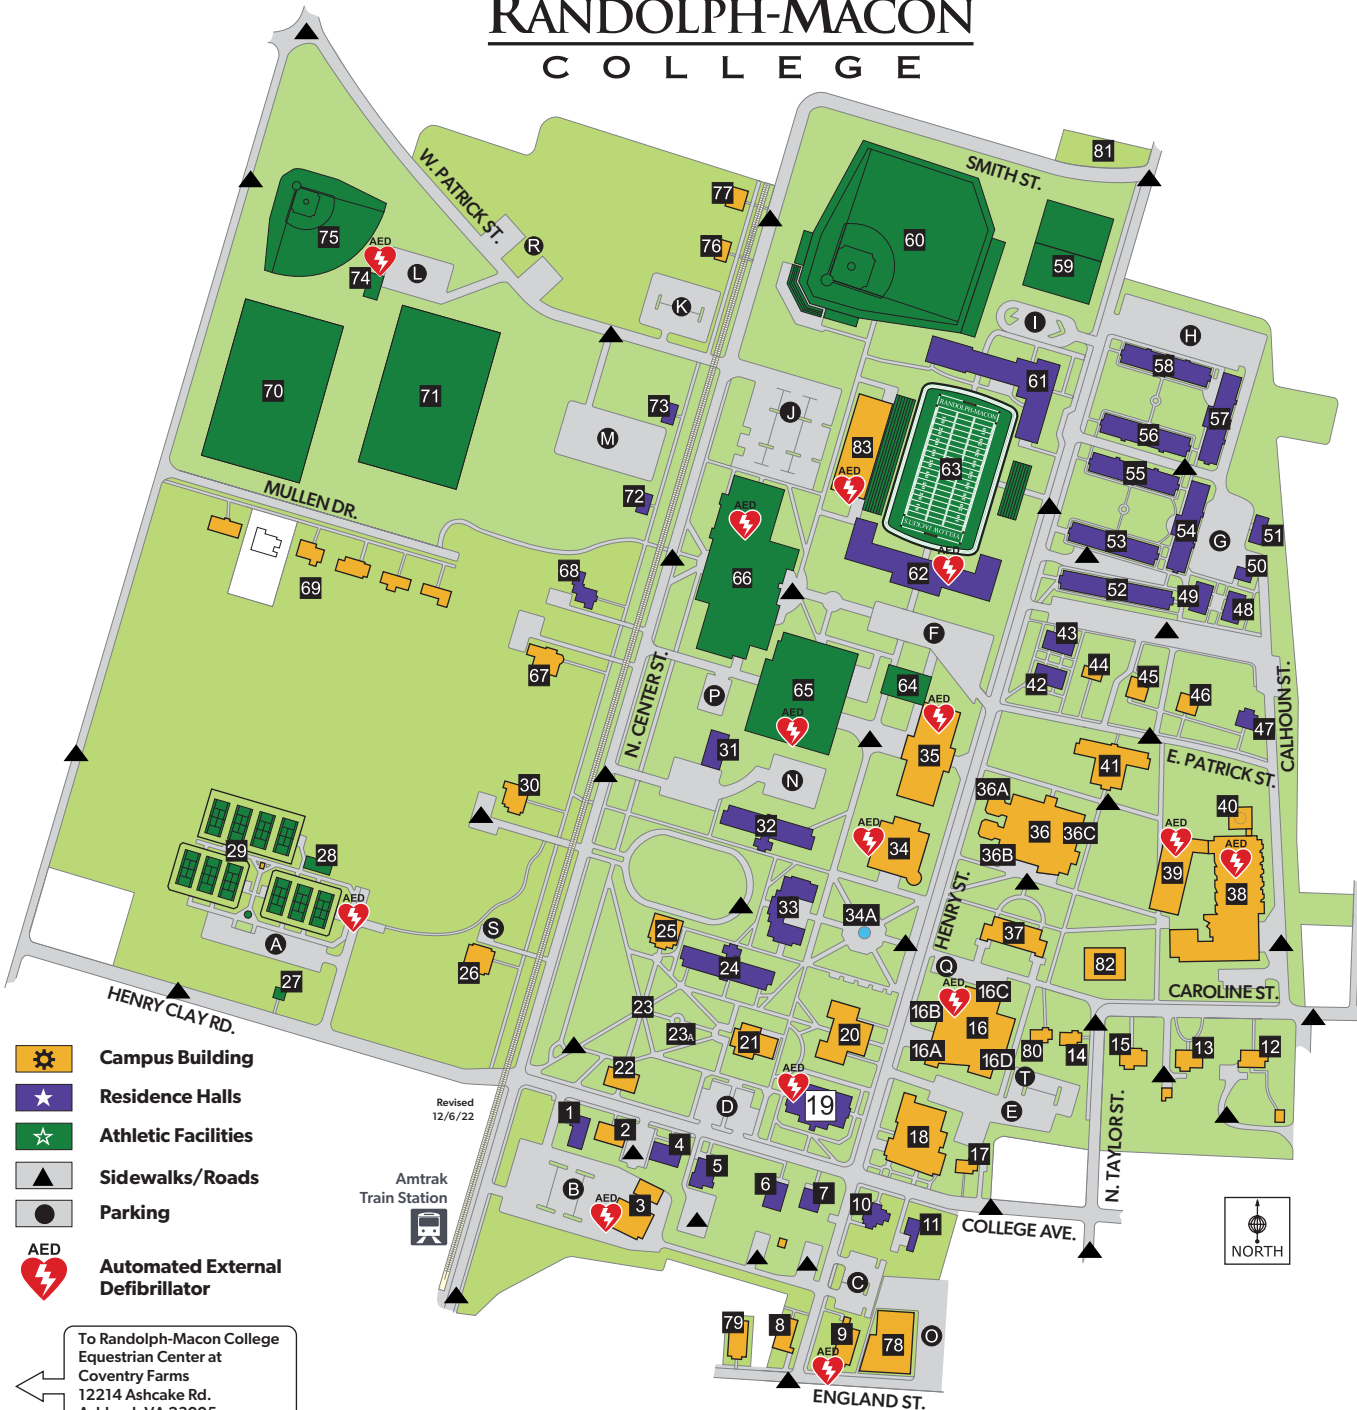

RANDOLPH-MACON COLLEGE

- Campus Building
- Residence Halls
- Athletic Facilities
- Sidewalks/Roads
- Parking
- Automated External Defibrillator

To Randolph-Macon College Equestrian Center at Coventry Farms
12214 Ashcake Rd.
Ashland, VA 23005

CAMPUS FACILITIES