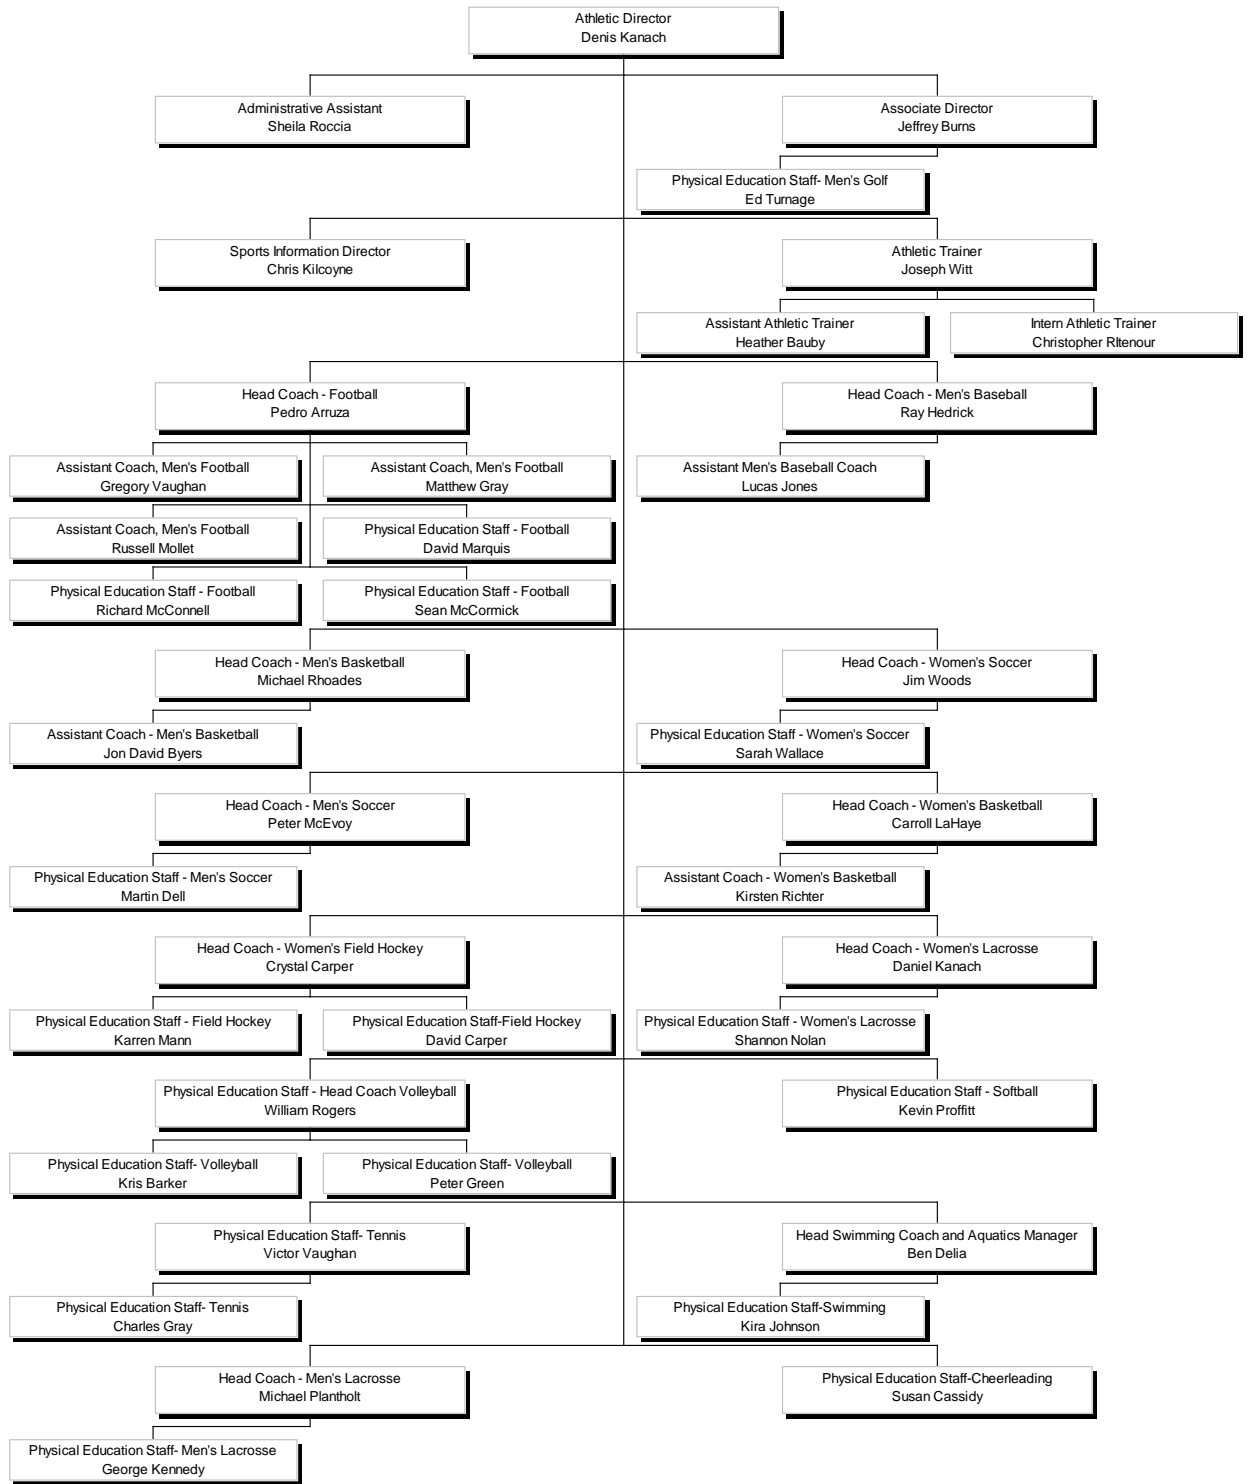

Provost

Associate Dean of the College
Lauren Bell

Director of International Education
Aouicha Hilliard

Assistant Director, International Education
Kimberly Cressy